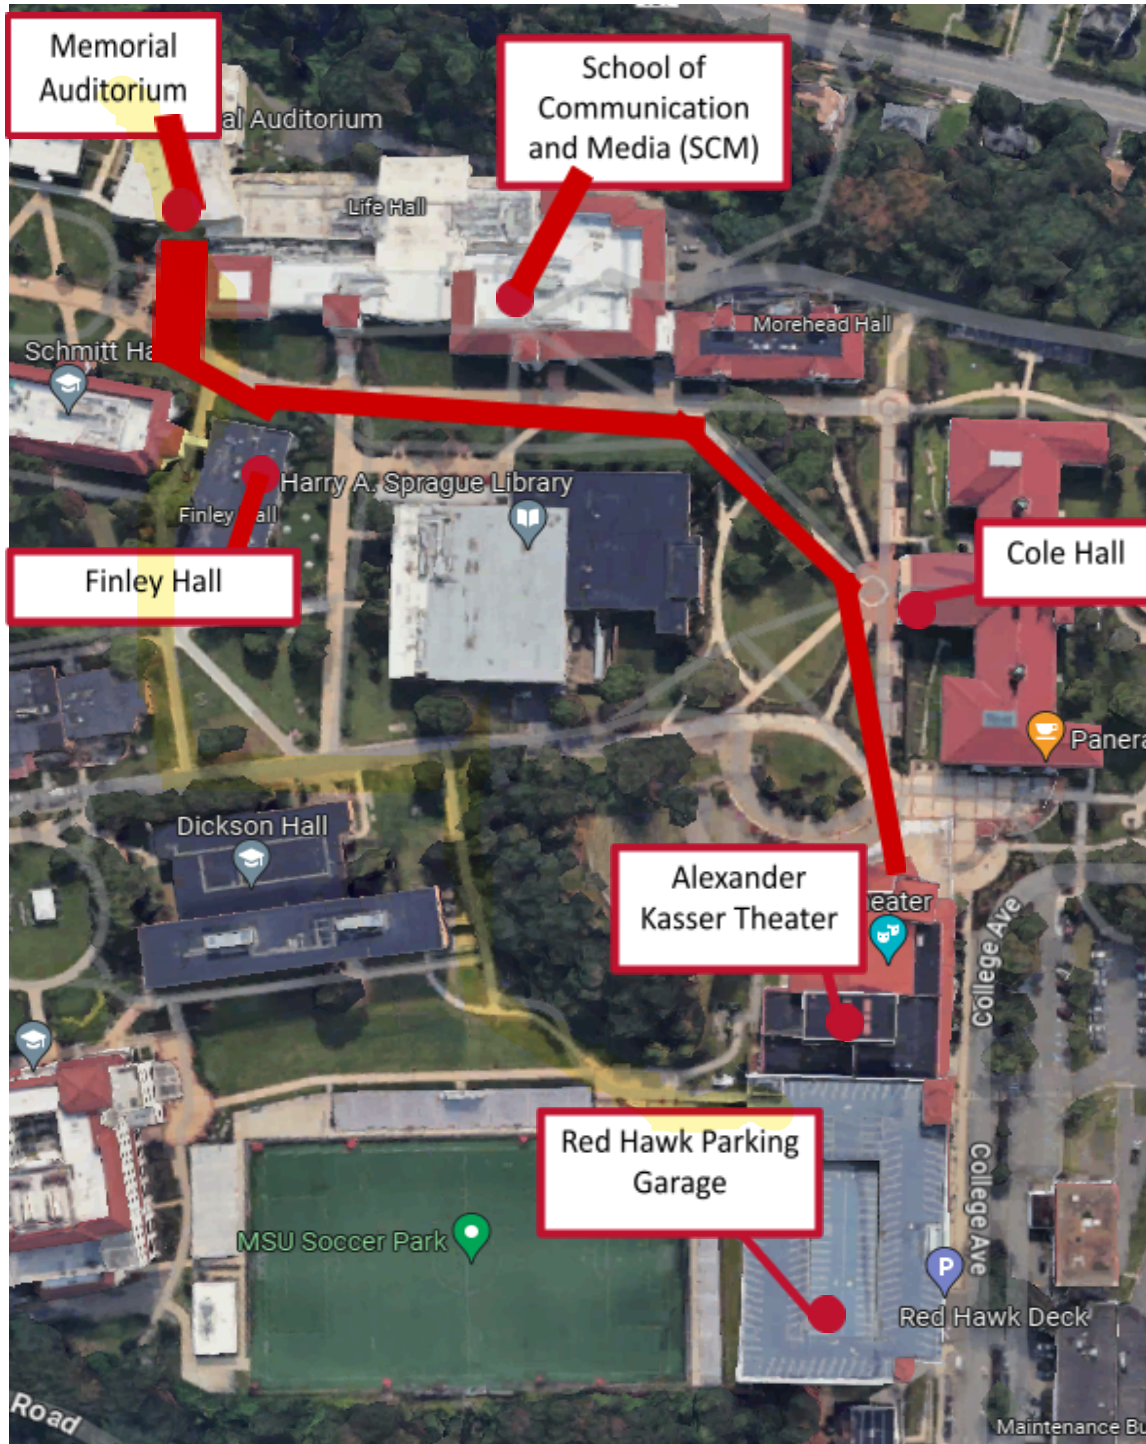

Memorial Auditorium Wayfinding

DIRECTIONS FROM RED HAWK PARKING DECK TO MEMORIAL AUDITORIUM

[Google Map Link](https://bit.ly/4feYGnY)
<https://bit.ly/4feYGnY>

Exit from the 4th floor of the Red Hawk Parking Deck past Alexander Kasser Theater and walk towards campus into the Alumni Green.

Continue walking past Cole Hall (on your right side). When in front of the main entrance of Cole Hall, continue on the diagonal sidewalk towards the School of Communication and Media.

Once at the School of communications continue walking straight until you pass finley hall.

Continue until you see the main entrance of Memorial Auditorium in Life Hall then make a right to walk into the building.